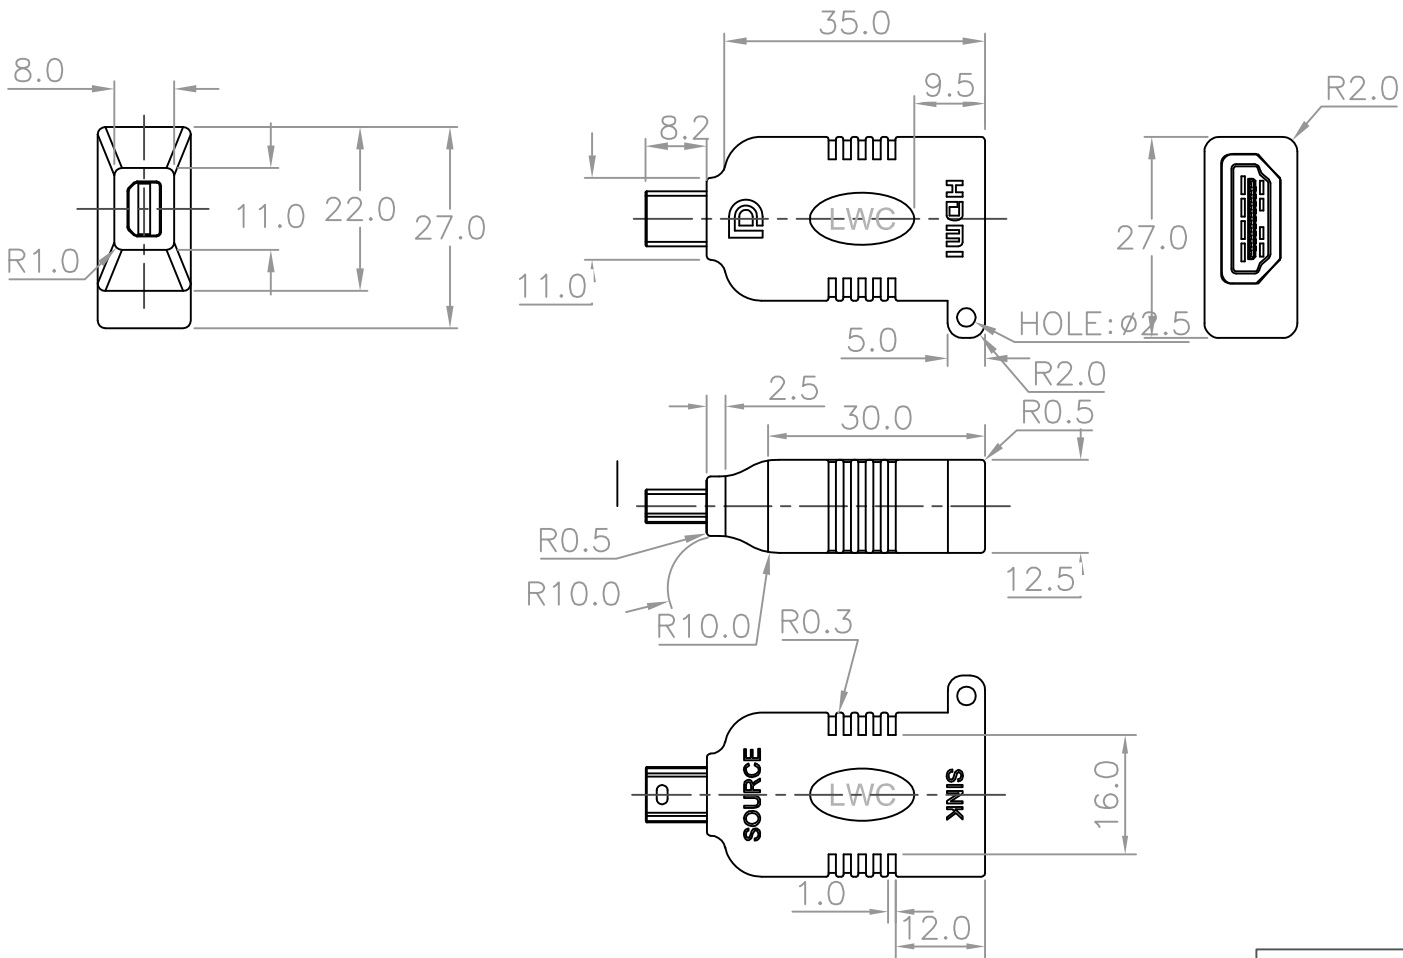

REV	DESCRIPTION	DATE
0	ISSUE	11/03/11

Product Notes:
 Mini DisplayPort Male to HDMI Female
 DisplayPort 1.1 Compliant for 1.62 and 2.7 Gbps
 Supports full Mini DisplayPort Link Tracking
 Supports deep sleep mode (suspend mode)
 HDMI 1.3a to 2.25 Gbps
 Resolutions: PC to 1900x1200
 HDTV to 1080p

LIBERTY AV SOLUTIONS WWW.LIBAV.COM
 11675 RIDGELINE DRIVE (800) 530-8998
 COLORADO SPRINGS, CO 80921

	UNIT:mm	TITLE: Assembly Specification CBL, ASY, ADPT, DIG	
SCALE	None		
UNLESS OTHERWISE SPECIFIED TOLERANCES: x ±.015 xx ±.010 xxx ±.005 ANGLE ± 1°	PART NUMBER:	DR.	RP
	ARMDPHD	CH.	RP
SHEET 1/1	DWG. #: LWC-AAA-00488	AP.	RP